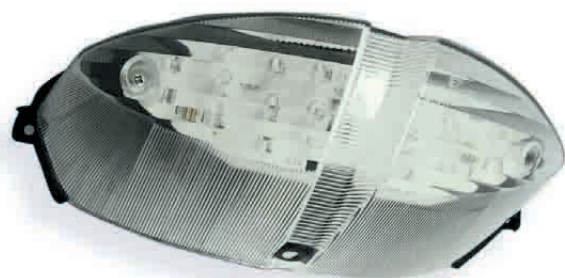

Ref. 8170

Piloto transparente a Leds.

Adaptable a: Peugeot Speedfight 2.

Ref. 7309

Piloto transparente a Leds.

Adaptable a: Peugeot Squad, Trekker, metal-X.